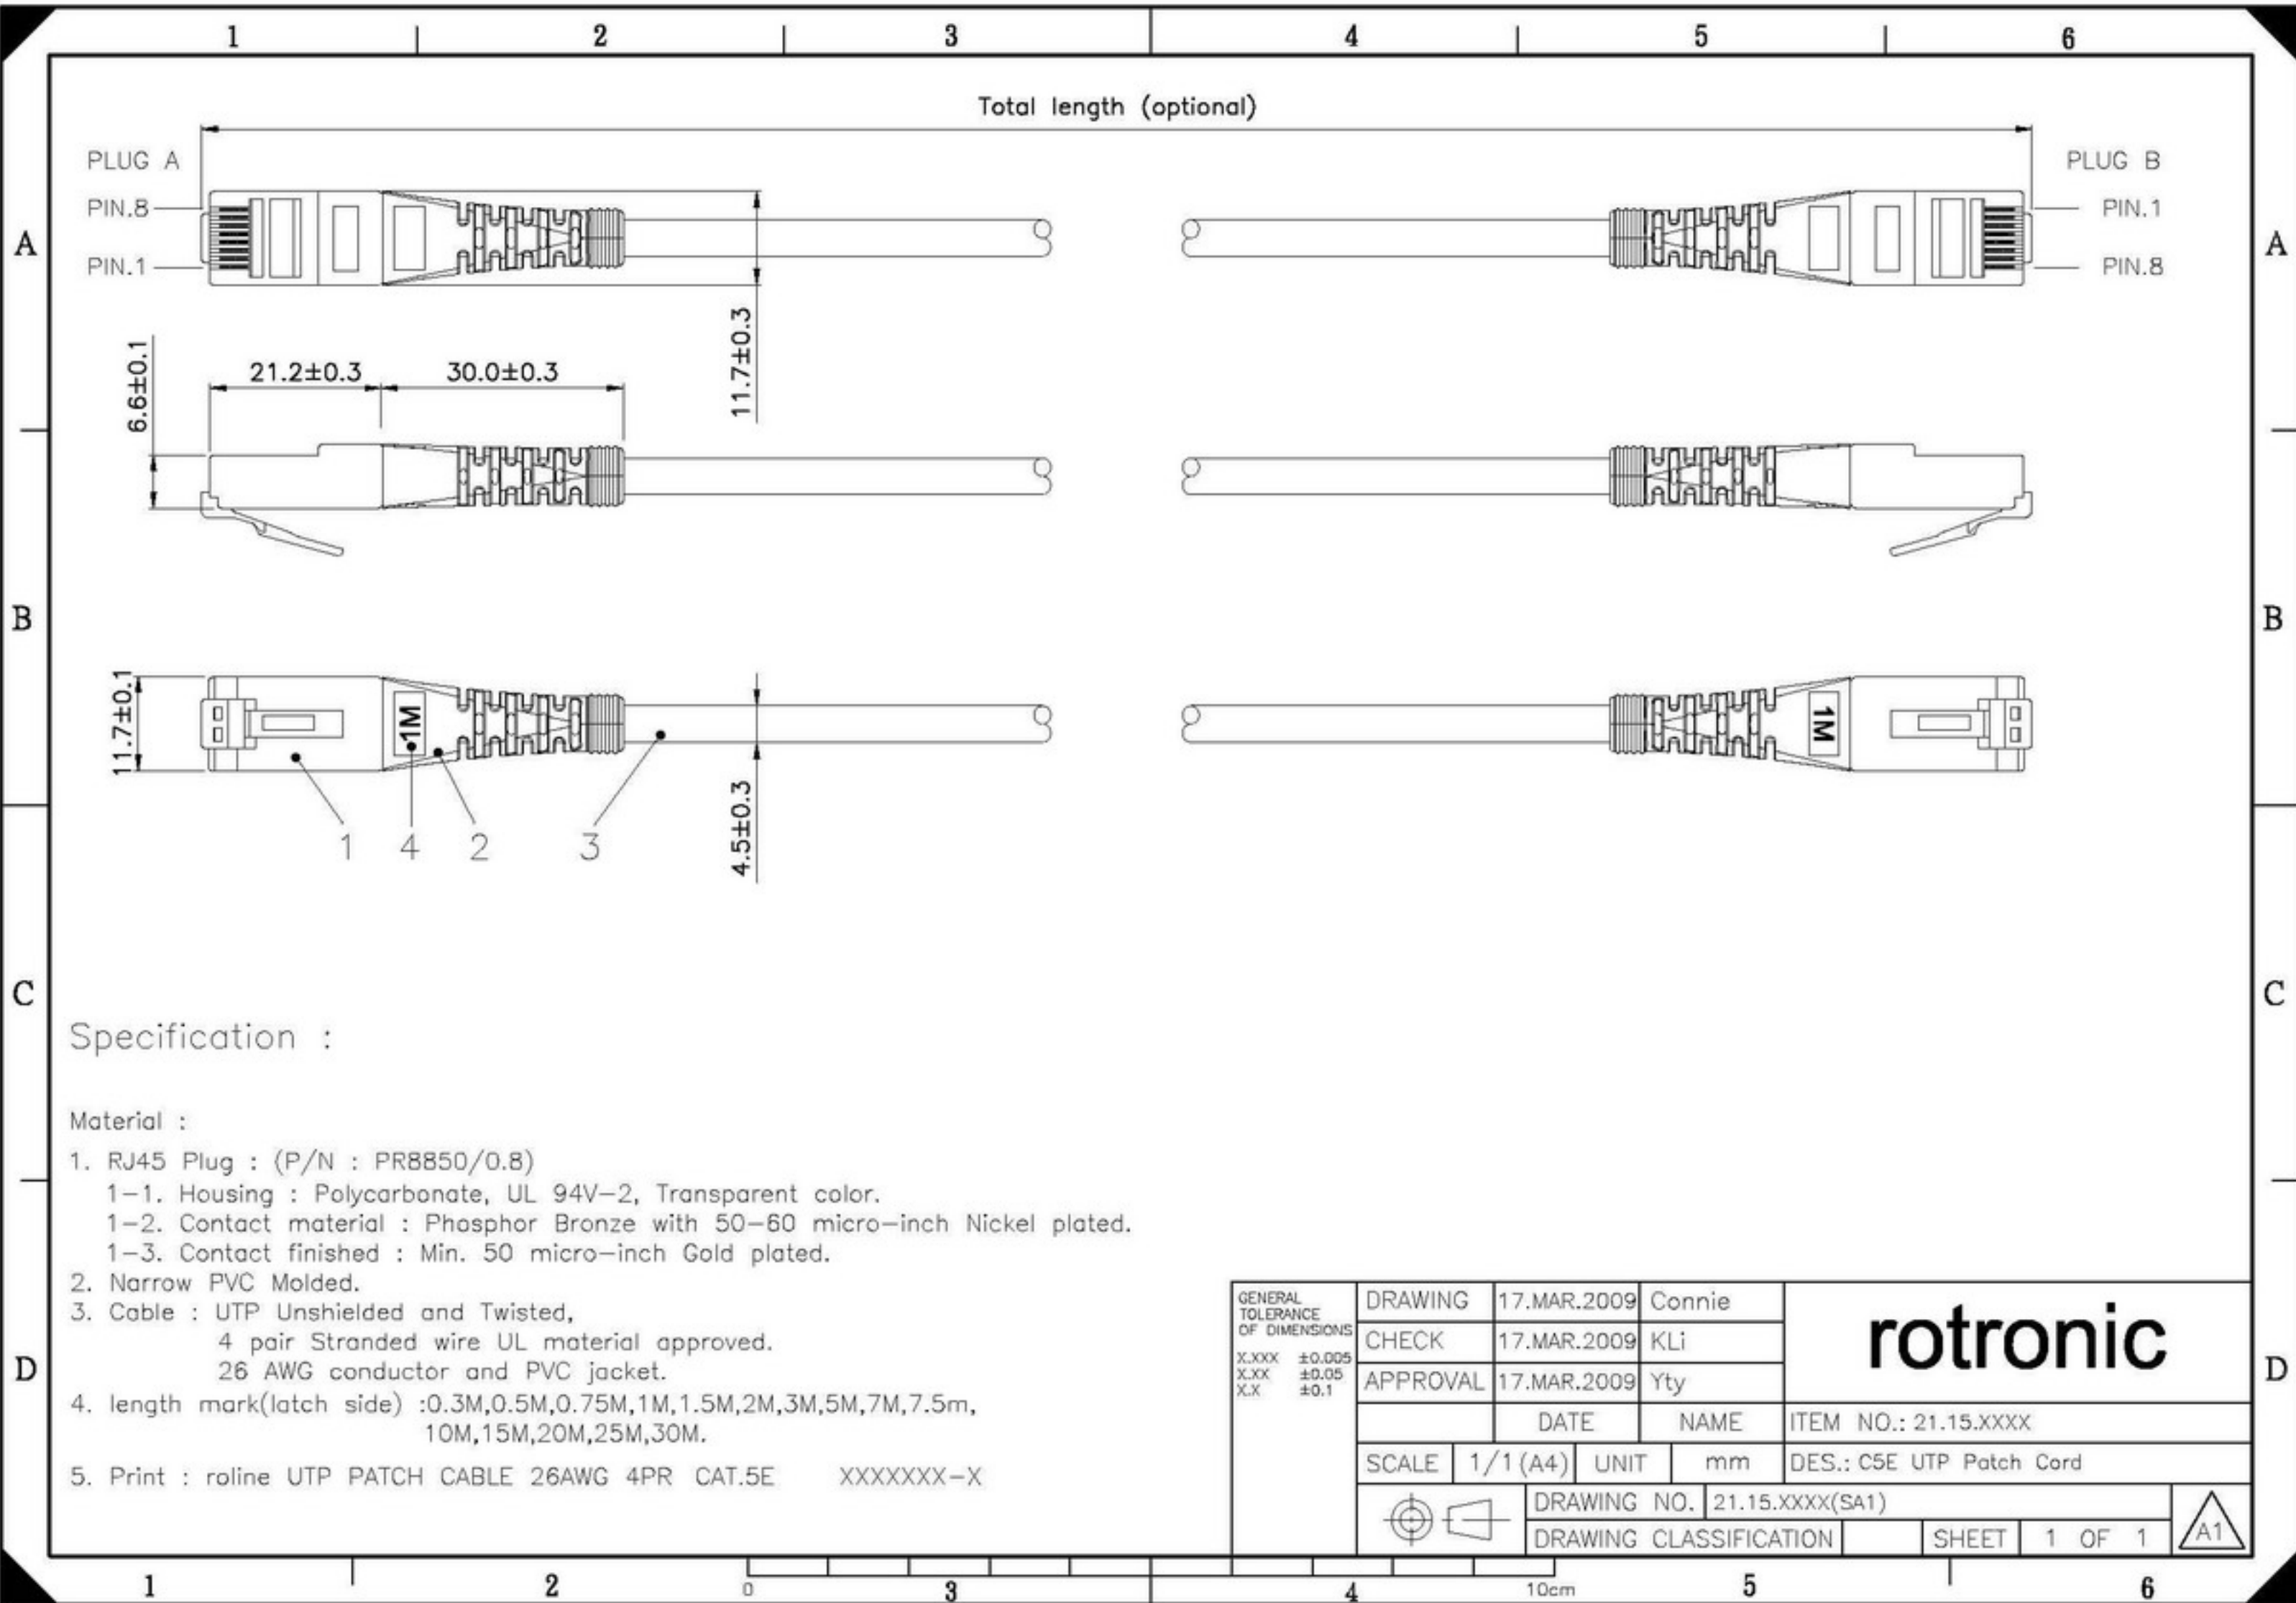

Datenblatt - Fiche technique - Data sheet

**21.15.0501**

ROLINE UTP-Patchkabel konf. Kat. 5e, grau, 1,0 m

Cordon ROLINE Cat.5e UTP confectionné, gris, 1,0 m

ROLINE UTP Patch Cord Cat.5e, grey, 1.0 m

Specification :

Material :

1. RJ45 Plug : (P/N : PR8850/0.8)
  - 1-1. Housing : Polycarbonate, UL 94V-2, Transparent color.
  - 1-2. Contact material : Phosphor Bronze with 50-60 micro-inch Nickel plated.
  - 1-3. Contact finished : Min. 50 micro-inch Gold plated.
2. Narrow PVC Molded.
3. Cable : UTP Unshielded and Twisted,
  - 4 pair Stranded wire UL material approved.
  - 26 AWG conductor and PVC jacket.
4. length mark(latch side) :0.3M,0.5M,0.75M,1M,1.5M,2M,3M,5M,7M,7.5m, 10M,15M,20M,25M,30M.
5. Print : roline UTP PATCH CABLE 26AWG 4PR CAT.5E XXXXXX-X

GENERAL TOLERANCE OF DIMENSIONS X.XXX ±0.005 X.XX ±0.05 X.X ±0.1	DRAWING	17.MAR.2009	Connie	<b>rotronic</b>
	CHECK	17.MAR.2009	KLi	
	APPROVAL	17.MAR.2009	Yty	
		DATE	NAME	ITEM NO.: 21.15.XXXX
	SCALE 1/1 (A4)	UNIT mm	DES.: C5E UTP Patch Cord	
	DRAWING NO. 21.15.XXXX(SA1)			
	DRAWING CLASSIFICATION			